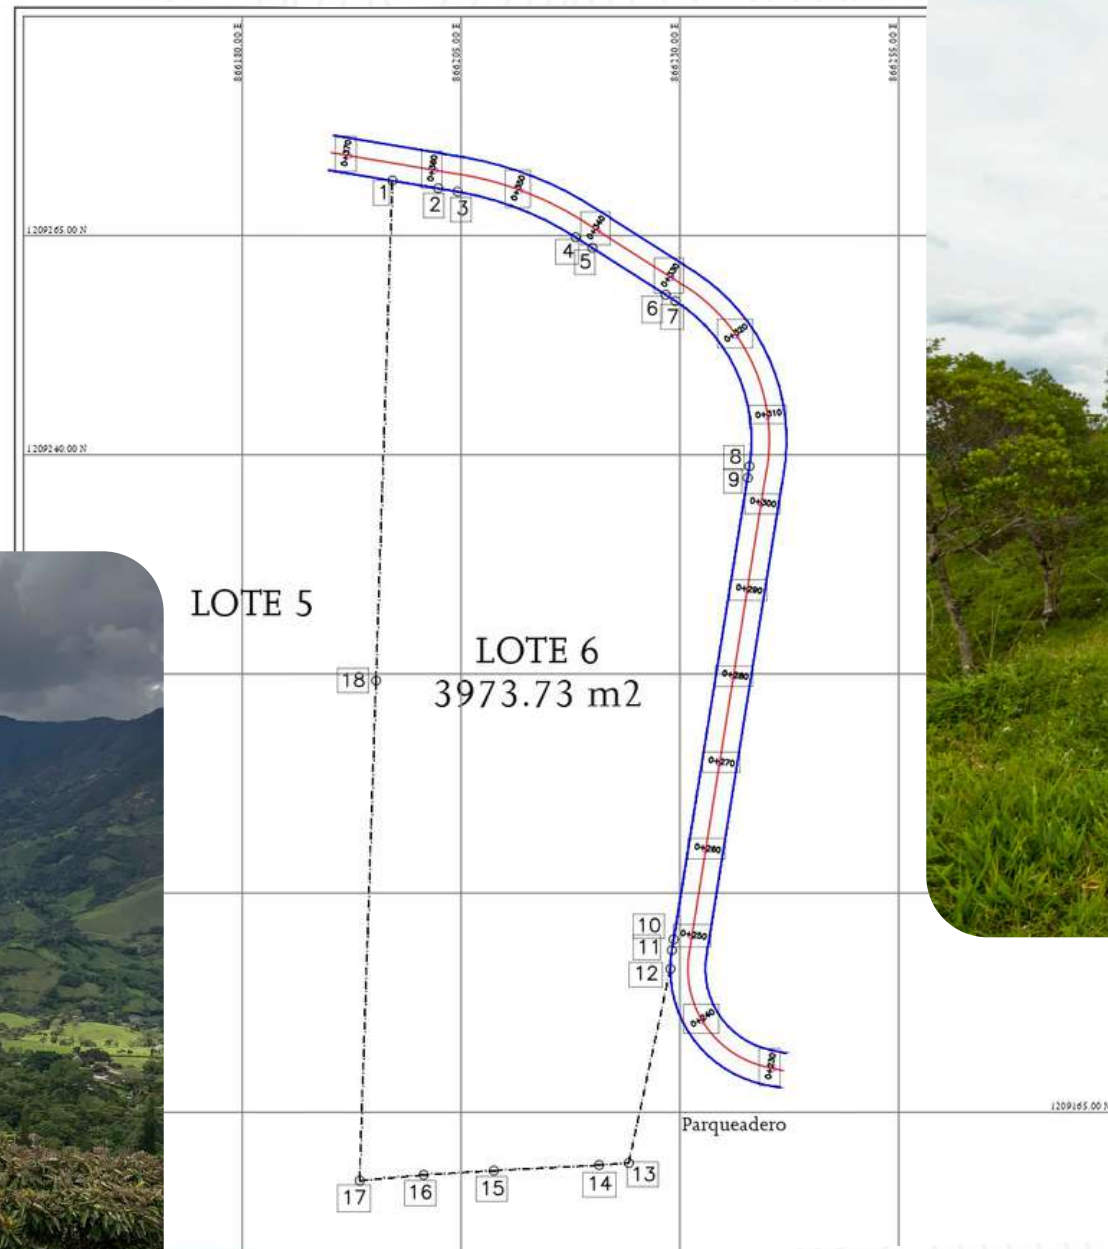

TERRA VERDE

PARCELACIÓN

Terra verde is a private development outside the city of Barbosa providing a natural retreat from the urban environment. Here you will find the perfect spot to build the home and lifestyle of your dreams surrounded by great views, perfect weather and unlimited peace.

We have 2 plots available and designed to fit all your needs.

What we have to offer

Eco- trail

Private gated community

Bird sighting

Natural outdoor life

Creek and waterfall

Perfect weather

Join us for a walk through the magical nature of Terra Verde

PLOT N.6

Plot with undulating topography - 3974m², with panoramic view to the east. Direct access to a common area (activity deck).

PLOT N.9

Plot with undulating topography
 - 3606m², panoramic view to
 the north and east, direct
 access to creek and lake.