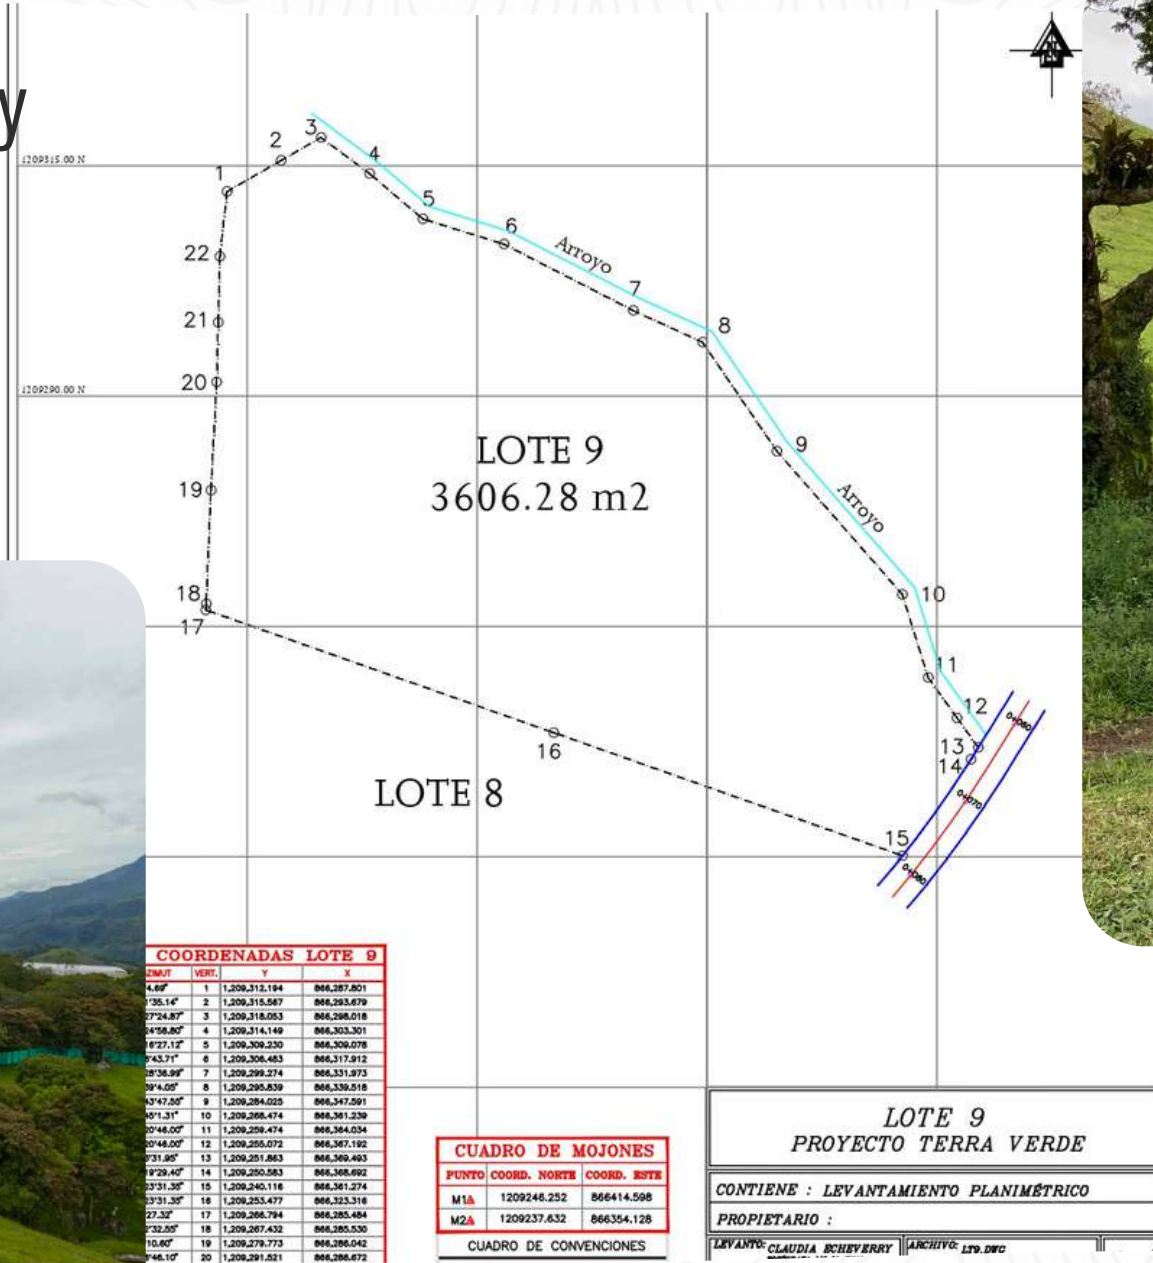

TERRA VERDE

PARCELACIÓN

Terra verde is a private development outside the city of Barbosa providing a natural retreat from the urban environment. Here you will find the perfect spot to build the home and lifestyle of your dreams surrounded by great views, perfect weather and unlimited peace.

Join us for a walk through the magical nature of Terra Verde

PLOT N.6

Plot with undulating topography - 3974m², with panoramic view to the east. Direct access to a common area (activity deck).

PLOT N.9

Plot with undulating topography
 - 3606m², panoramic view to
 the north and east, direct
 access to creek and lake.